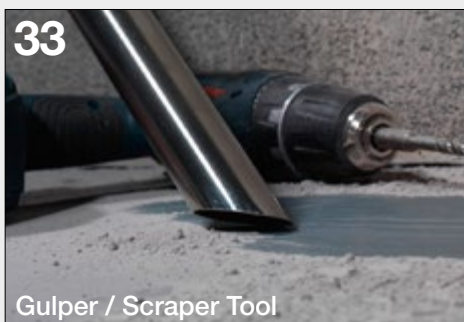

ProCare

Rigorous manufacturing quality assurance, ensuring only the best in filtration standards.