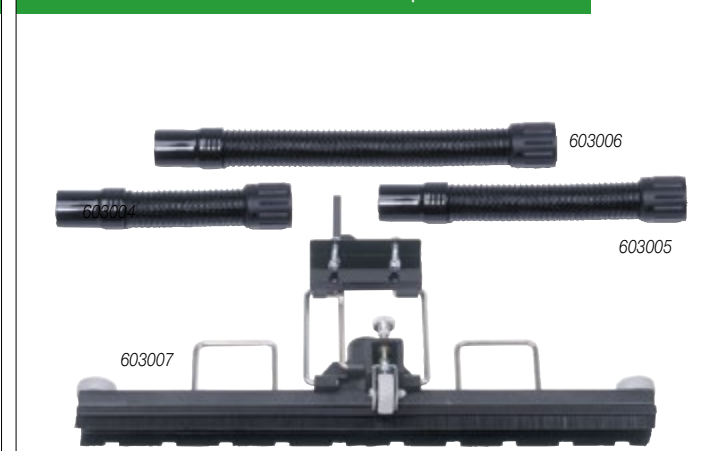

CC4 / CC5 / CC6 610mm Wet Pick-up Fixed Floor Kit

607004 Kit CC4 - Dry Pick-up Fixed Floor Kit For Use With NQS 350 Series 603007 Fixed Floor Tool (Dry), 603004 Hose (350mm)
607005 Kit CC5 - Dry Pick-up Fixed Floor Kit, For Use With NVQ 900-22/NT 750-2 / 900-2 Series 603007 Fixed Floor Tool (Dry), 603005 Hose (520mm)
607006 Kit CC6 - Dry Pick-up Fixed Floor Kit For Use With NTD 2003-2 Series 603007 Fixed Floor Tool (Dry), 603006 Hose (930mm)