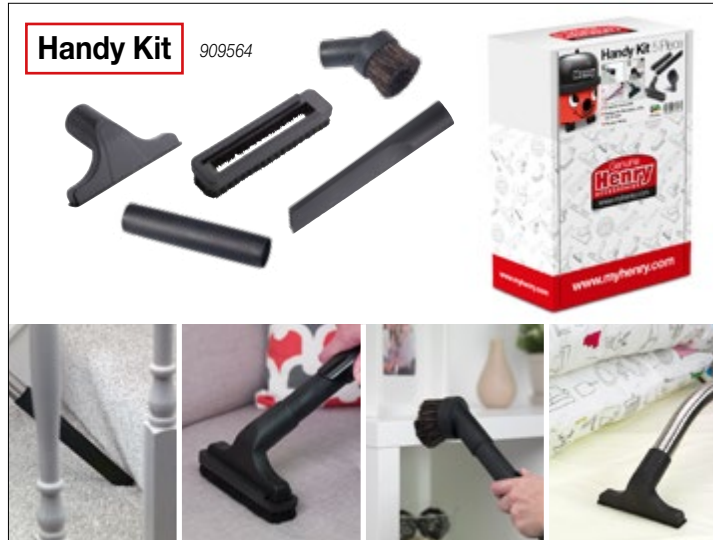

Handy Kit 909564