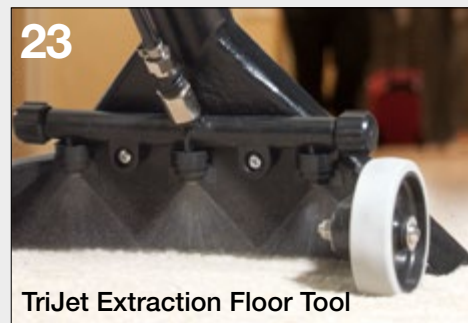

CleanCare

A wide range of professional tools for every job. Tested beyond the standards for optimum cleaning results.