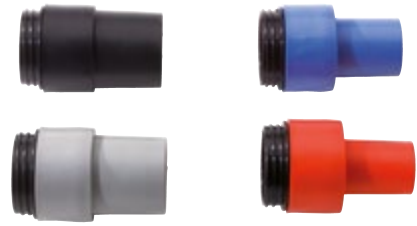

51mm Dustcare Accessories

603070	ND-5 Hose Adaptor 58mm OD / 52mm ID Black
603071	ND-5 Hose Adaptor 54mm OD / 44mm ID Grey
603072	ND-5 Hose Adaptor 45mm OD / 38mm ID Blue
603073	ND-5 Hose Adaptor 38mm OD / 32mm ID Red