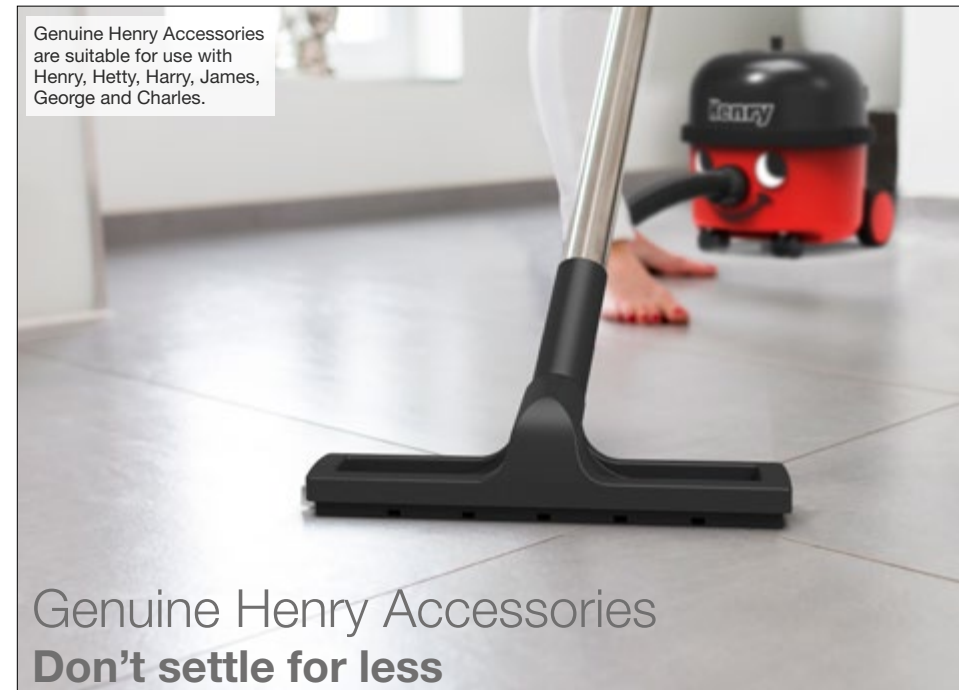

Genuine Henry Accessories are suitable for use with Henry, Hetty, Harry, James, George and Charles.