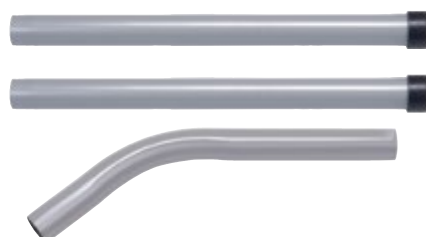

602164 Combination Dusting Brush & Upholstery Tool

602160 305mm ABS Crevice Tool

602163 130mm Rubber Gulper Tool

602168 100mm Banana Pipe Cleaning Tool
602169 200mm Banana Pipe Cleaning Tool

38mm Tubes

602920 Stainless Steel Extension Tube
602919 Stainless Steel Tube Bend
602917 3-Piece Stainless Steel Tube Set