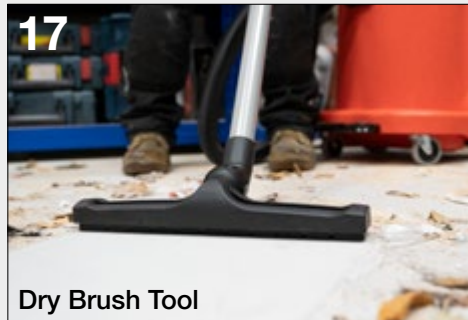

CleanCare

A wide range of professional tools for every job. Tested beyond the standards for optimum cleaning results.