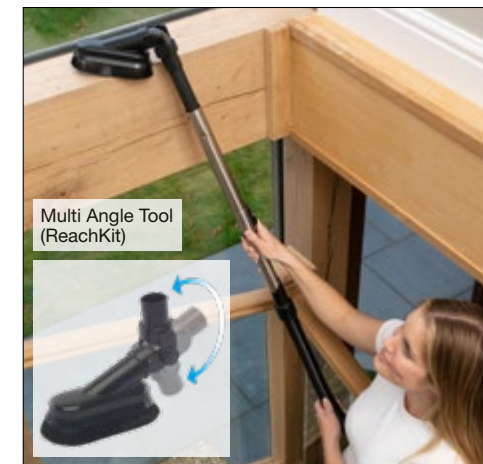

Henry HepaFlo Bags

5 Bag Pack 907076 (NVM-1CH)
10 Bag Pack 907075 (NVM-1CH)

Designed for Henry, by Henry
Henry Bags are the perfect fit, maximising capacity and airflow, delivering peak suction.

Genuine Henry HepaFlo Bags are suitable for use with Henry, Hetty, Harry and James.